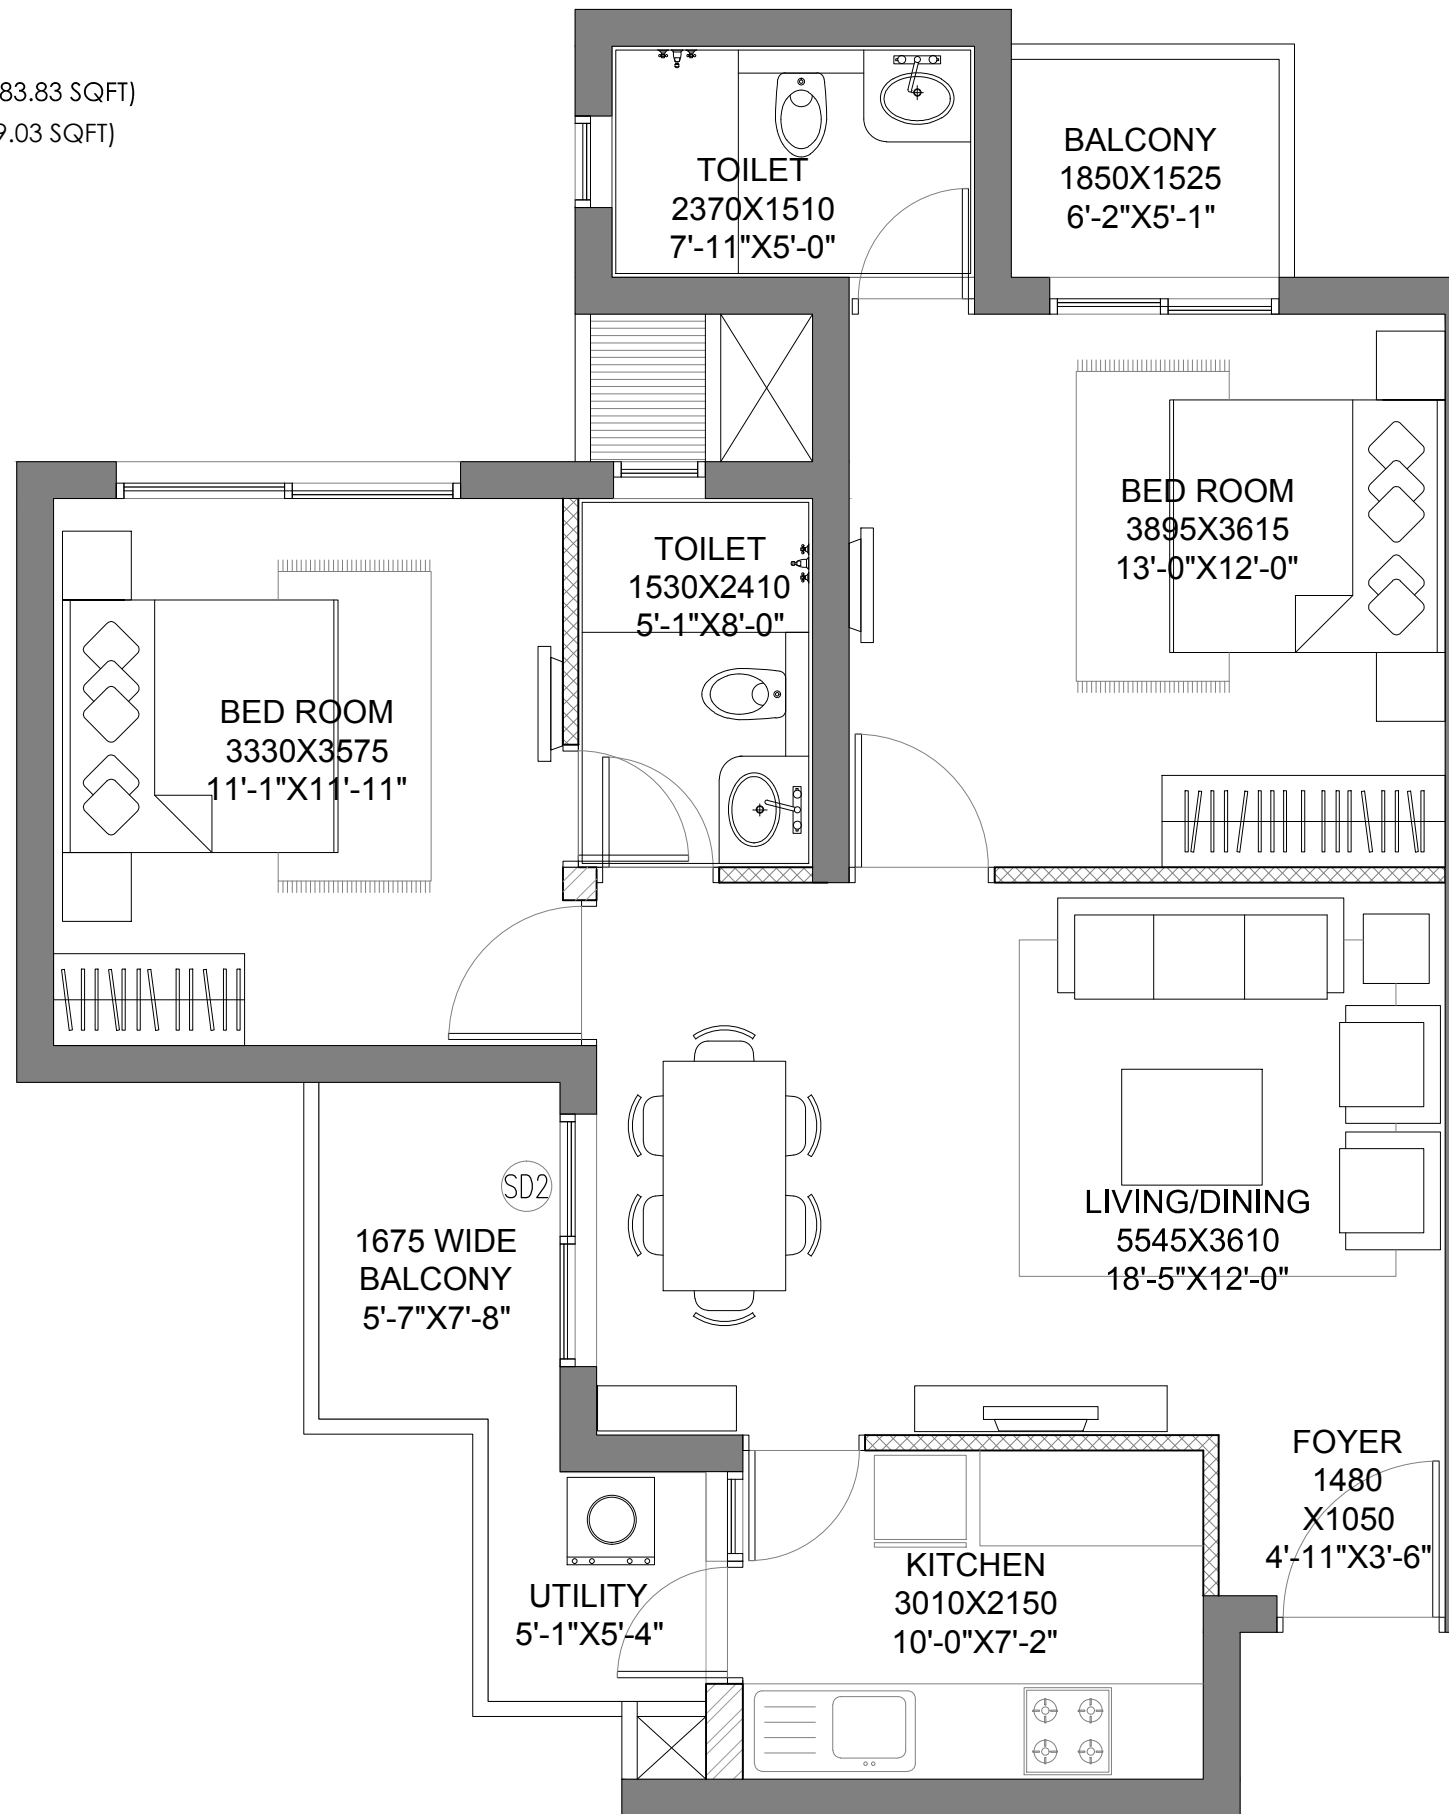

2 BHK

CARPET AREA - 63.53 SQM (683.83 SQFT)

BALCONY AREA - 9.2 SQM (99.03 SQFT)

NOTE: 1'=300MM
1"=25MM

3 BHK Compact (Type-1) Unit

CARPET AREA - 80.08 SQM (861.97 SQFT)

BALCONY AREA - 10.23 SQM (110.11 SQFT)

NOTE: 1'=300MM

1"=25MM

3 BHK Compact (Type-2)

CARPET AREA - 82.18 SQM (884.58 SQFT)

BALCONY AREA - 9.75 SQM (104.95 SQFT)

NOTE: 1'=300MM
1"=25MM

3 BHK Standard Unit

CARPET AREA - 100.54 SQM (1082.20 SQFT)

BALCONY AREA - 14.46 SQM (155.65 SQFT)

NOTE: 1'=300MM
1"=25MM