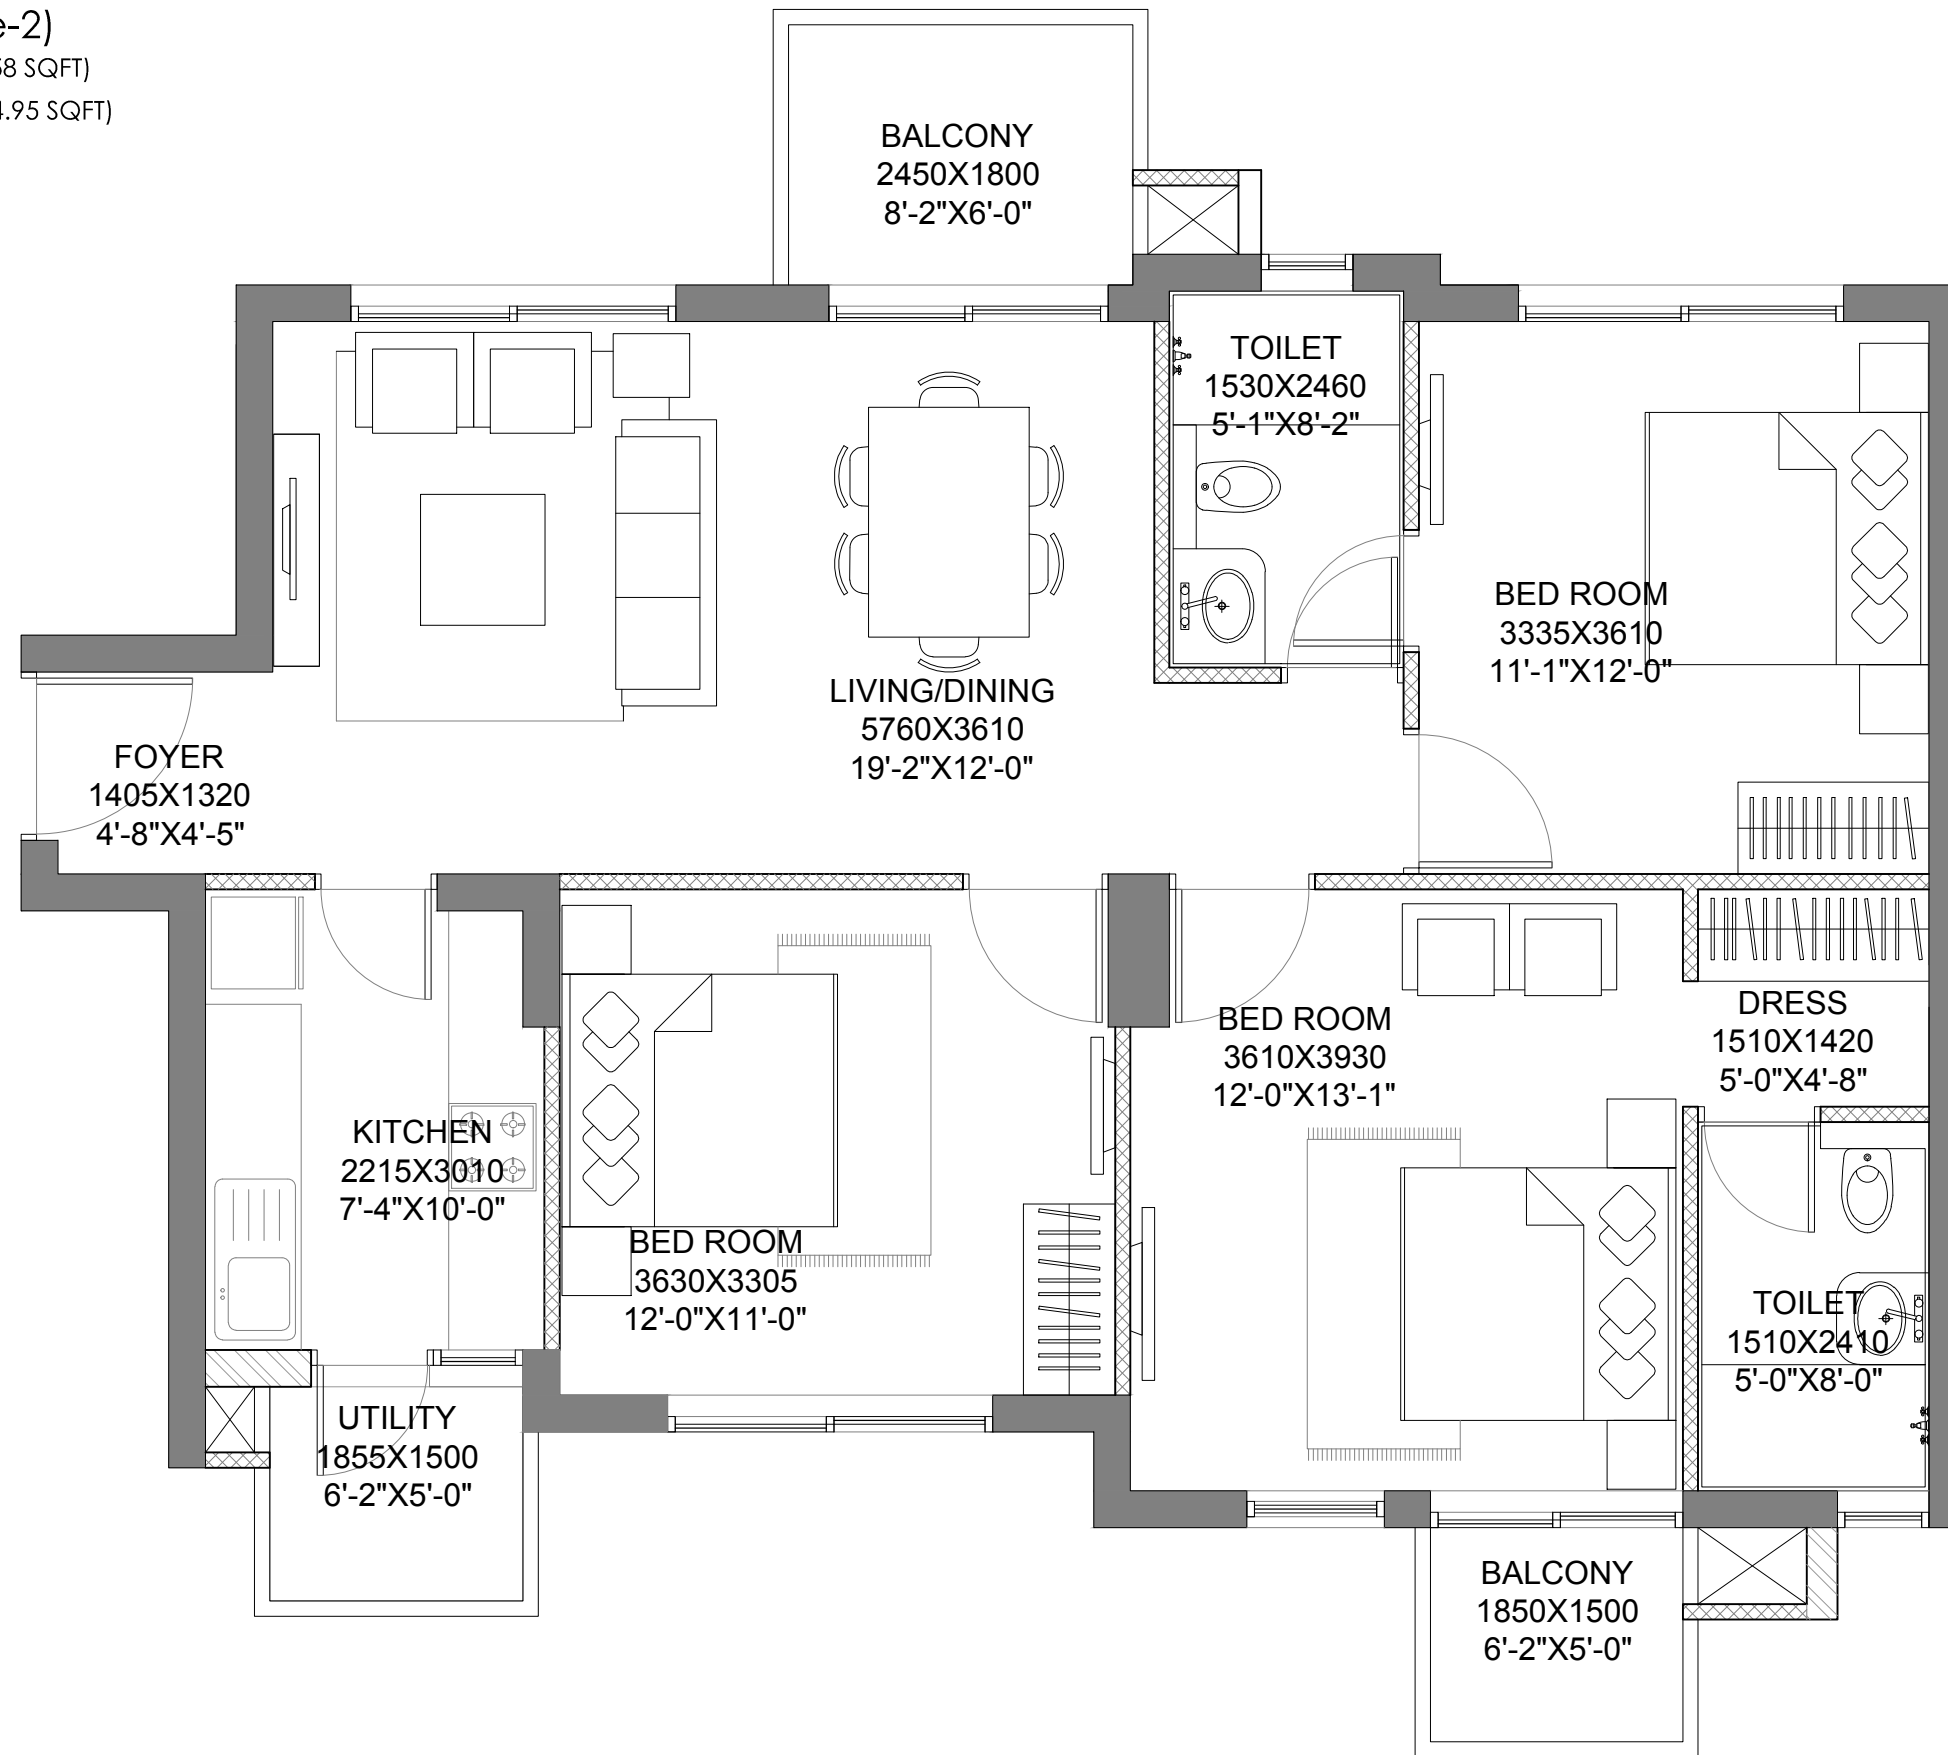

2 BHK

CARPET AREA - 63.53 SQM (683.83 SQFT)

BALCONY AREA - 9.2 SQM (99.03 SQFT)

NOTE: 1'=300MM
1"=25MM

3 BHK Compact (Type-1) Unit

CARPET AREA - 80.08 SQM (861.97 SQFT)

BALCONY AREA - 10.23 SQM (110.11 SQFT)

NOTE: 1'=300MM

1"=25MM

3 BHK Compact (Type-2)

CARPET AREA - 82.18 SQM (884.58 SQFT)

BALCONY AREA - 9.75 SQM (104.95 SQFT)

NOTE: 1'=300MM
1"=25MM

3 BHK Standard Unit

CARPET AREA - 100.54 SQM (1082.20 SQFT)

BALCONY AREA - 14.46 SQM (155.65 SQFT)

NOTE: 1'=300MM
1"=25MM