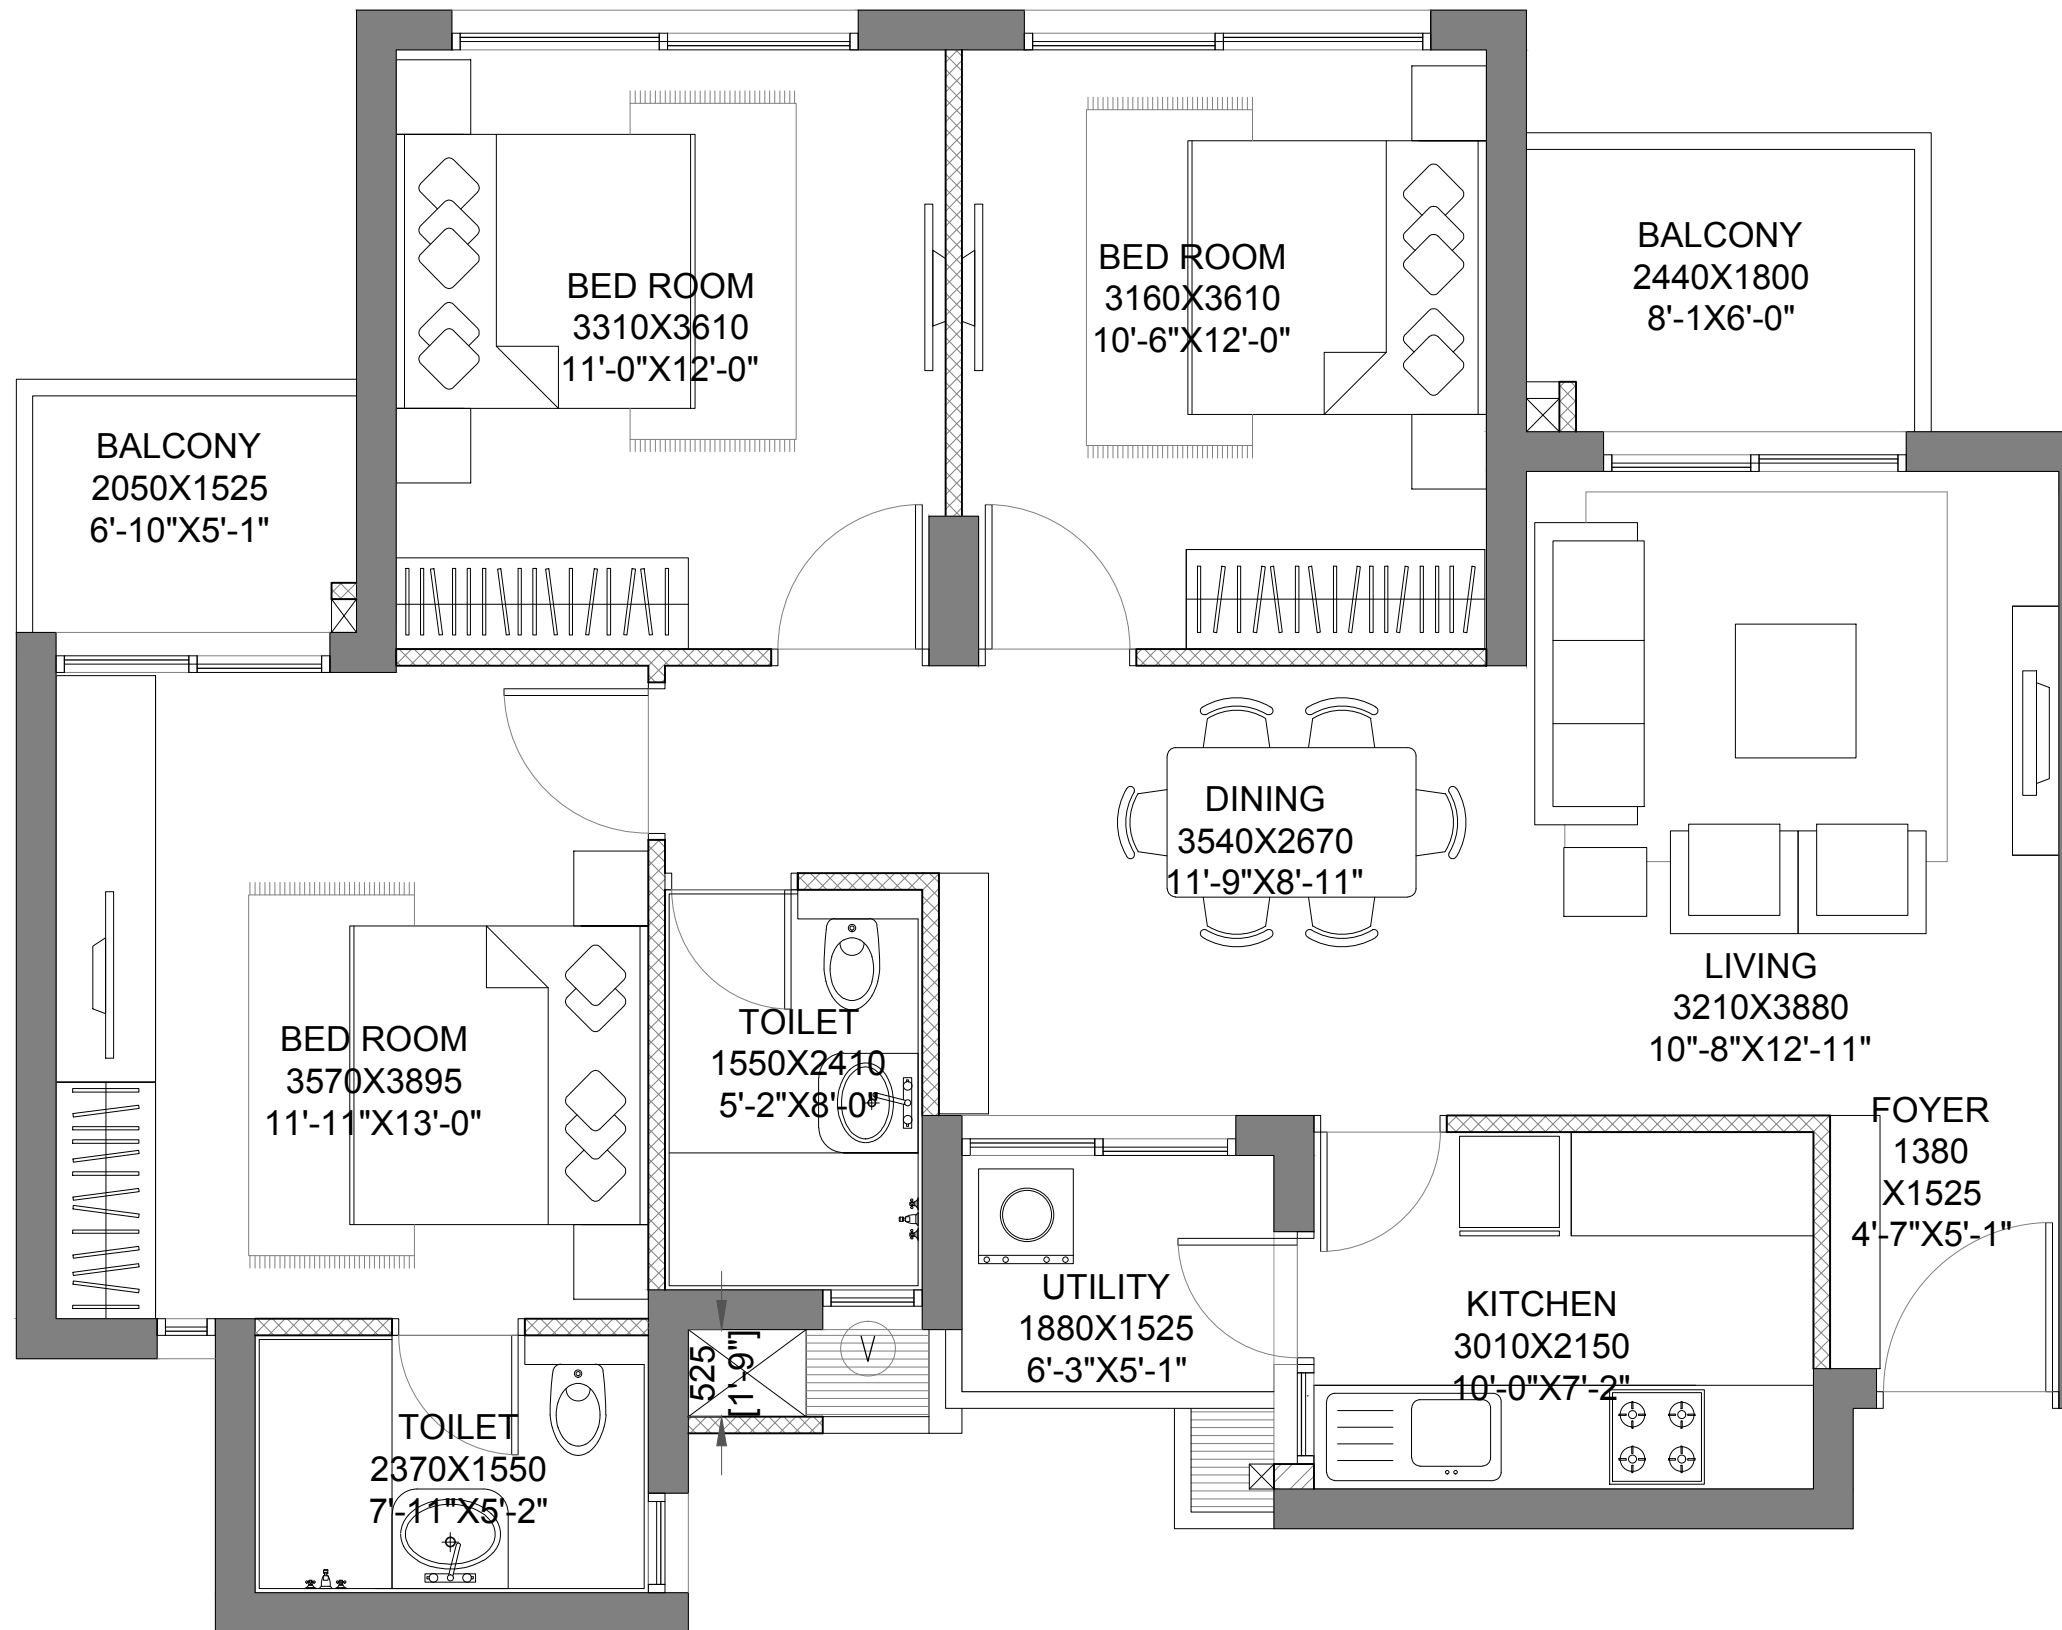

2 BHK

CARPET AREA - 63.53 SQM (683.83 SQFT)

BALCONY AREA - 9.2 SQM (99.03 SQFT)

NOTE: 1'=300MM
1"=25MM

3 BHK Compact (Type-1) Unit

CARPET AREA - 80.08 SQM (861.97 SQFT)

BALCONY AREA - 10.23 SQM (110.11 SQFT)

NOTE: 1'=300MM

1"=25MM

3 BHK Compact (Type-2)

CARPET AREA - 82.18 SQM (884.58 SQFT)

BALCONY AREA - 9.75 SQM (104.95 SQFT)

NOTE: 1'=300MM
1"=25MM

3 BHK Standard Unit

CARPET AREA - 100.54 SQM (1082.20 SQFT)

BALCONY AREA - 14.46 SQM (155.65 SQFT)

NOTE: 1'=300MM
1"=25MM