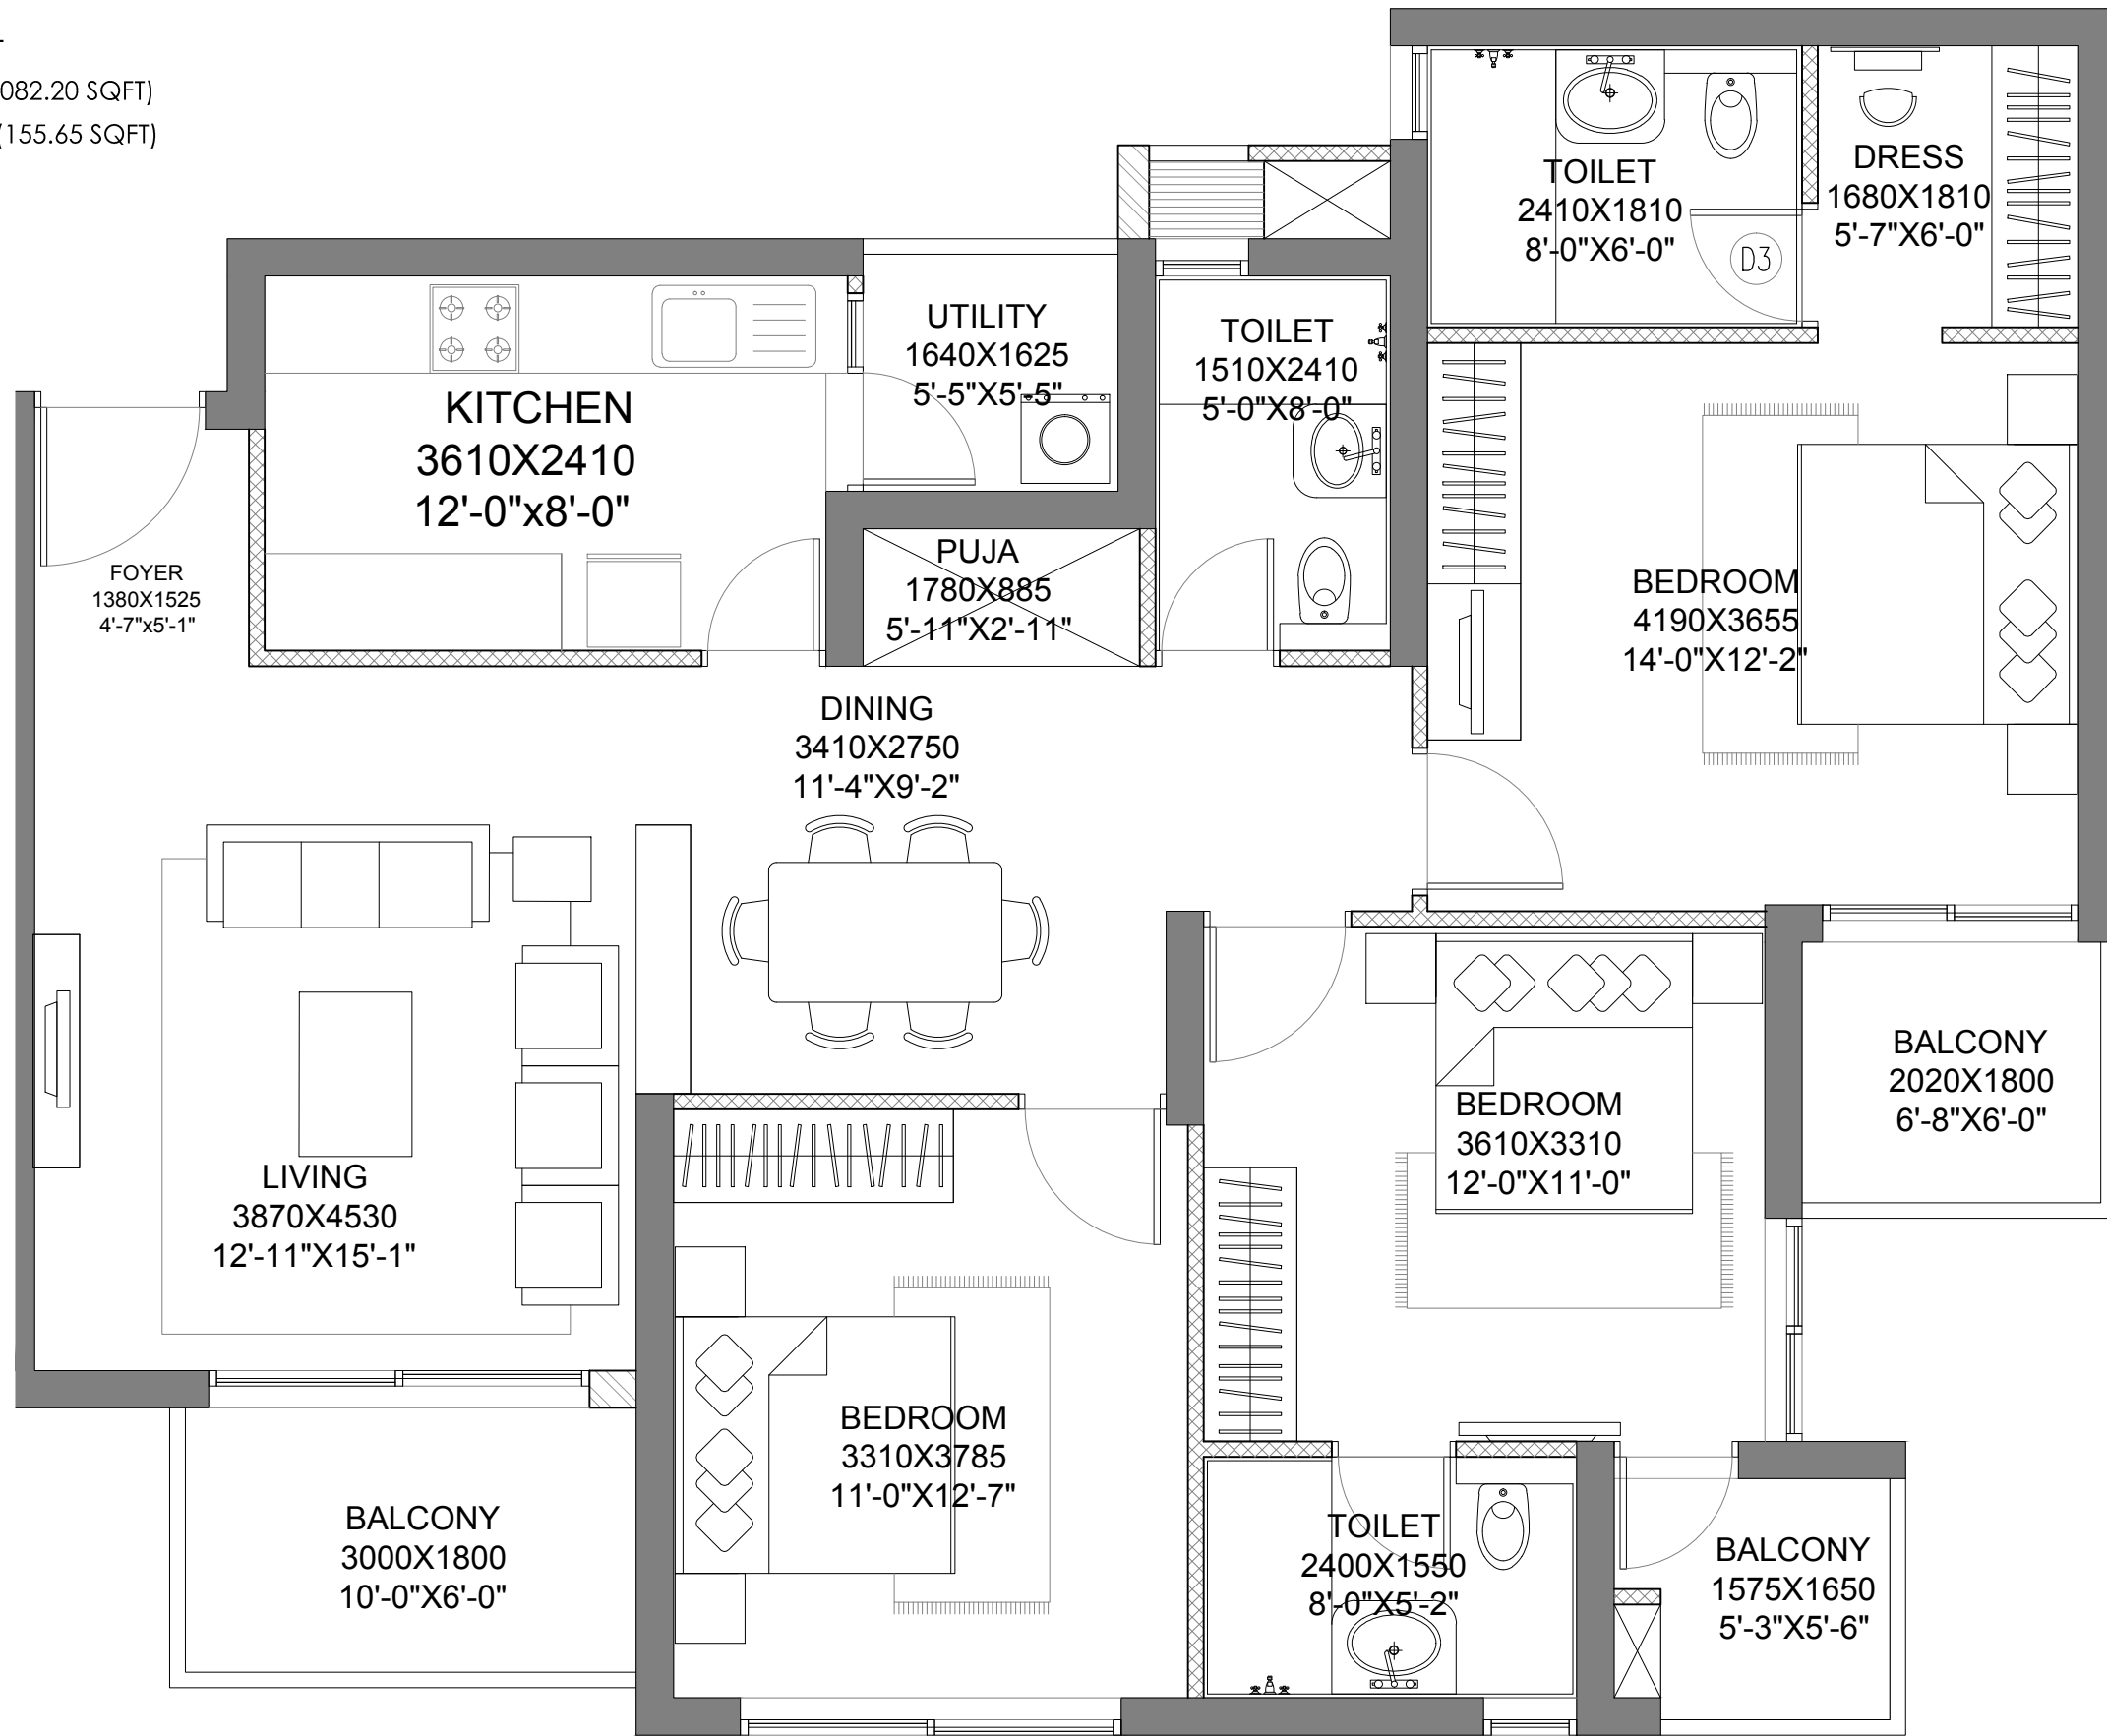

2 BHK

CARPET AREA - 63.53 SQM (683.83 SQFT)

BALCONY AREA - 9.2 SQM (99.03 SQFT)

NOTE: 1'=300MM
1"=25MM

3 BHK Compact (Type-1) Unit

CARPET AREA - 80.08 SQM (861.97 SQFT)

BALCONY AREA - 10.23 SQM (110.11 SQFT)

NOTE: 1'=300MM

1"=25MM

3 BHK Compact (Type-2)

CARPET AREA - 82.18 SQM (884.58 SQFT)

BALCONY AREA - 9.75 SQM (104.95 SQFT)

NOTE: 1'=300MM
1"=25MM

3 BHK Standard Unit

CARPET AREA - 100.54 SQM (1082.20 SQFT)

BALCONY AREA - 14.46 SQM (155.65 SQFT)

NOTE: 1'=300MM
1"=25MM